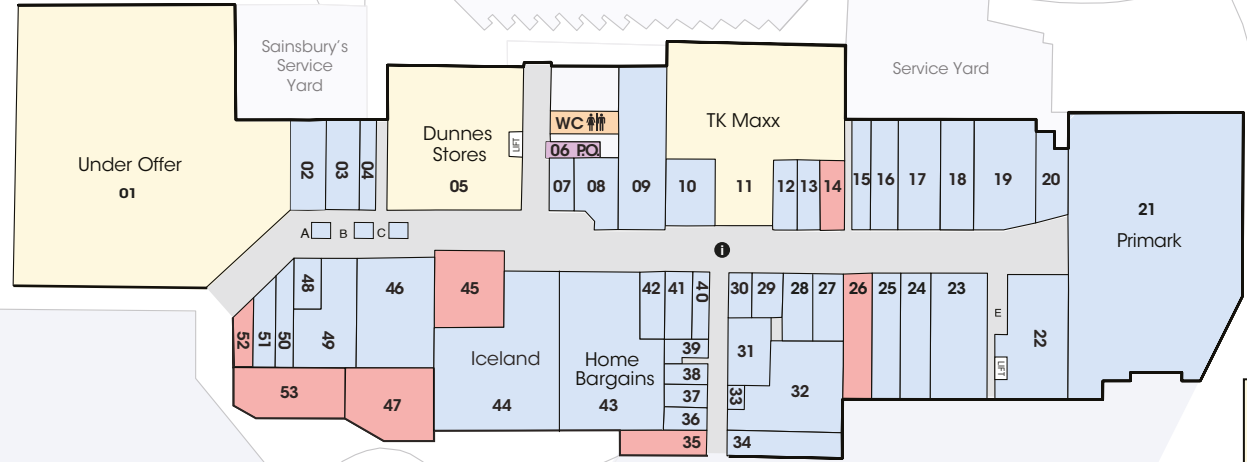

Lakeview Road

Foot Bridge

Buses & Taxis

Service Yard

Service Yard

- Poundland
- Next
- Argos
- Pets At Home  
VeislaPets
- Harry Corry
- Currys

- Homebase
- Pound Stretcher
- B&M Stores
- Matalan

**Rushmere**  
RETAIL PARK

E Charge Point

McDonald's

Under Offer

Central Way

Foot Bridge

Central Way

**Map Key:**

- Supermarket
- Anchor Store
- Shopping Unit
- Retail Park
- Restaurant
- Access Areas
- Utilities
- Filling Station
- Post Office
- Customer Service Desk